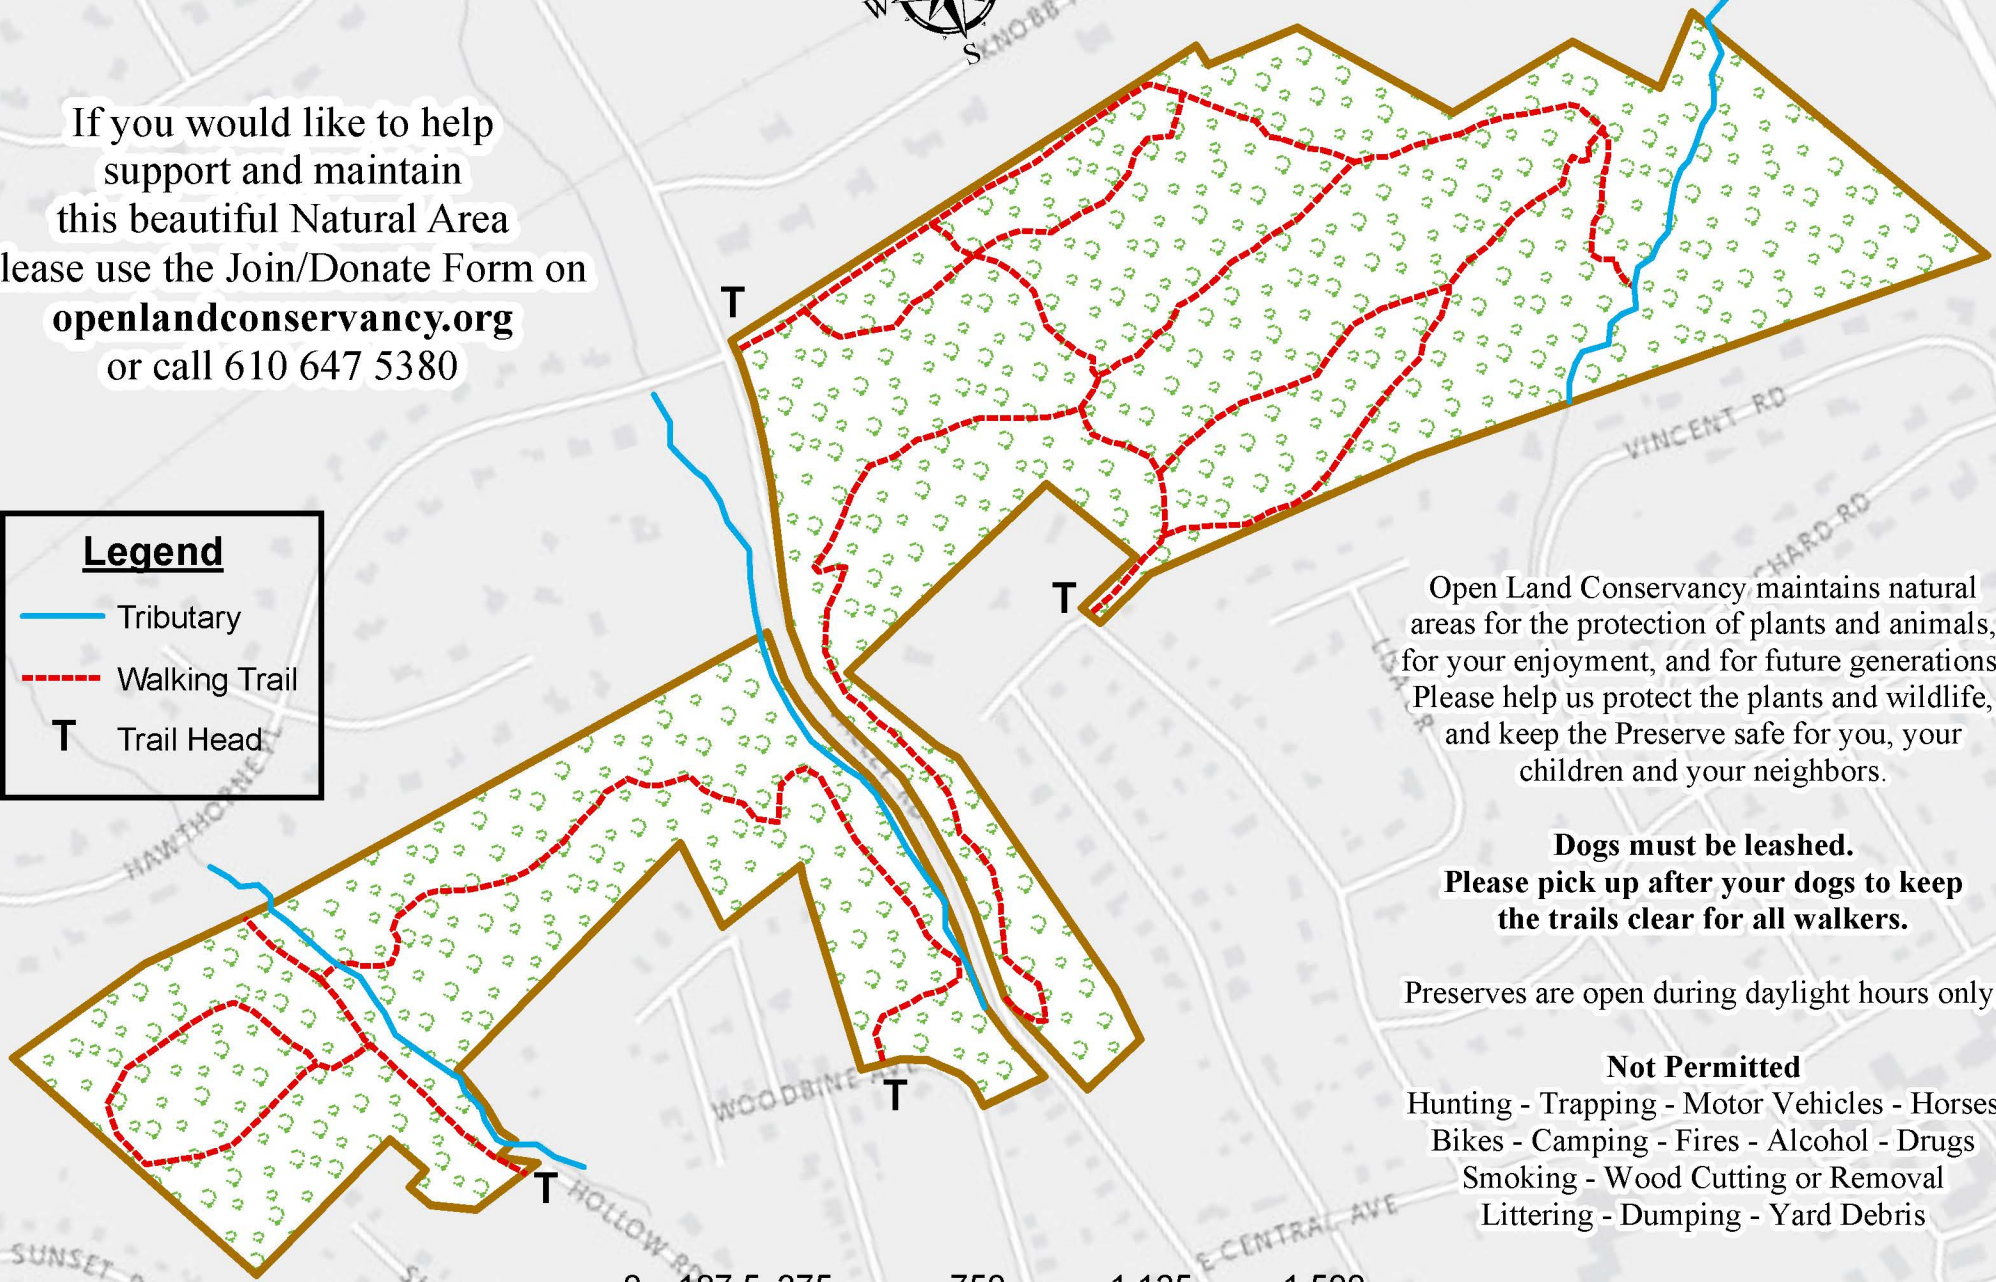

Trail Map

Airdrie Forest Preserve

If you would like to help support and maintain this beautiful Natural Area please use the Join/Donate Form on openlandconservancy.org or call 610 647 5380

Legend

-  Tributary
-  Walking Trail
-  Trail Head

Open Land Conservancy maintains natural areas for the protection of plants and animals, for your enjoyment, and for future generations. Please help us protect the plants and wildlife, and keep the Preserve safe for you, your children and your neighbors.

Dogs must be leashed.
Please pick up after your dogs to keep the trails clear for all walkers.

Preserves are open during daylight hours only.

Not Permitted
Hunting - Trapping - Motor Vehicles - Horses
Bikes - Camping - Fires - Alcohol - Drugs
Smoking - Wood Cutting or Removal
Littering - Dumping - Yard Debris