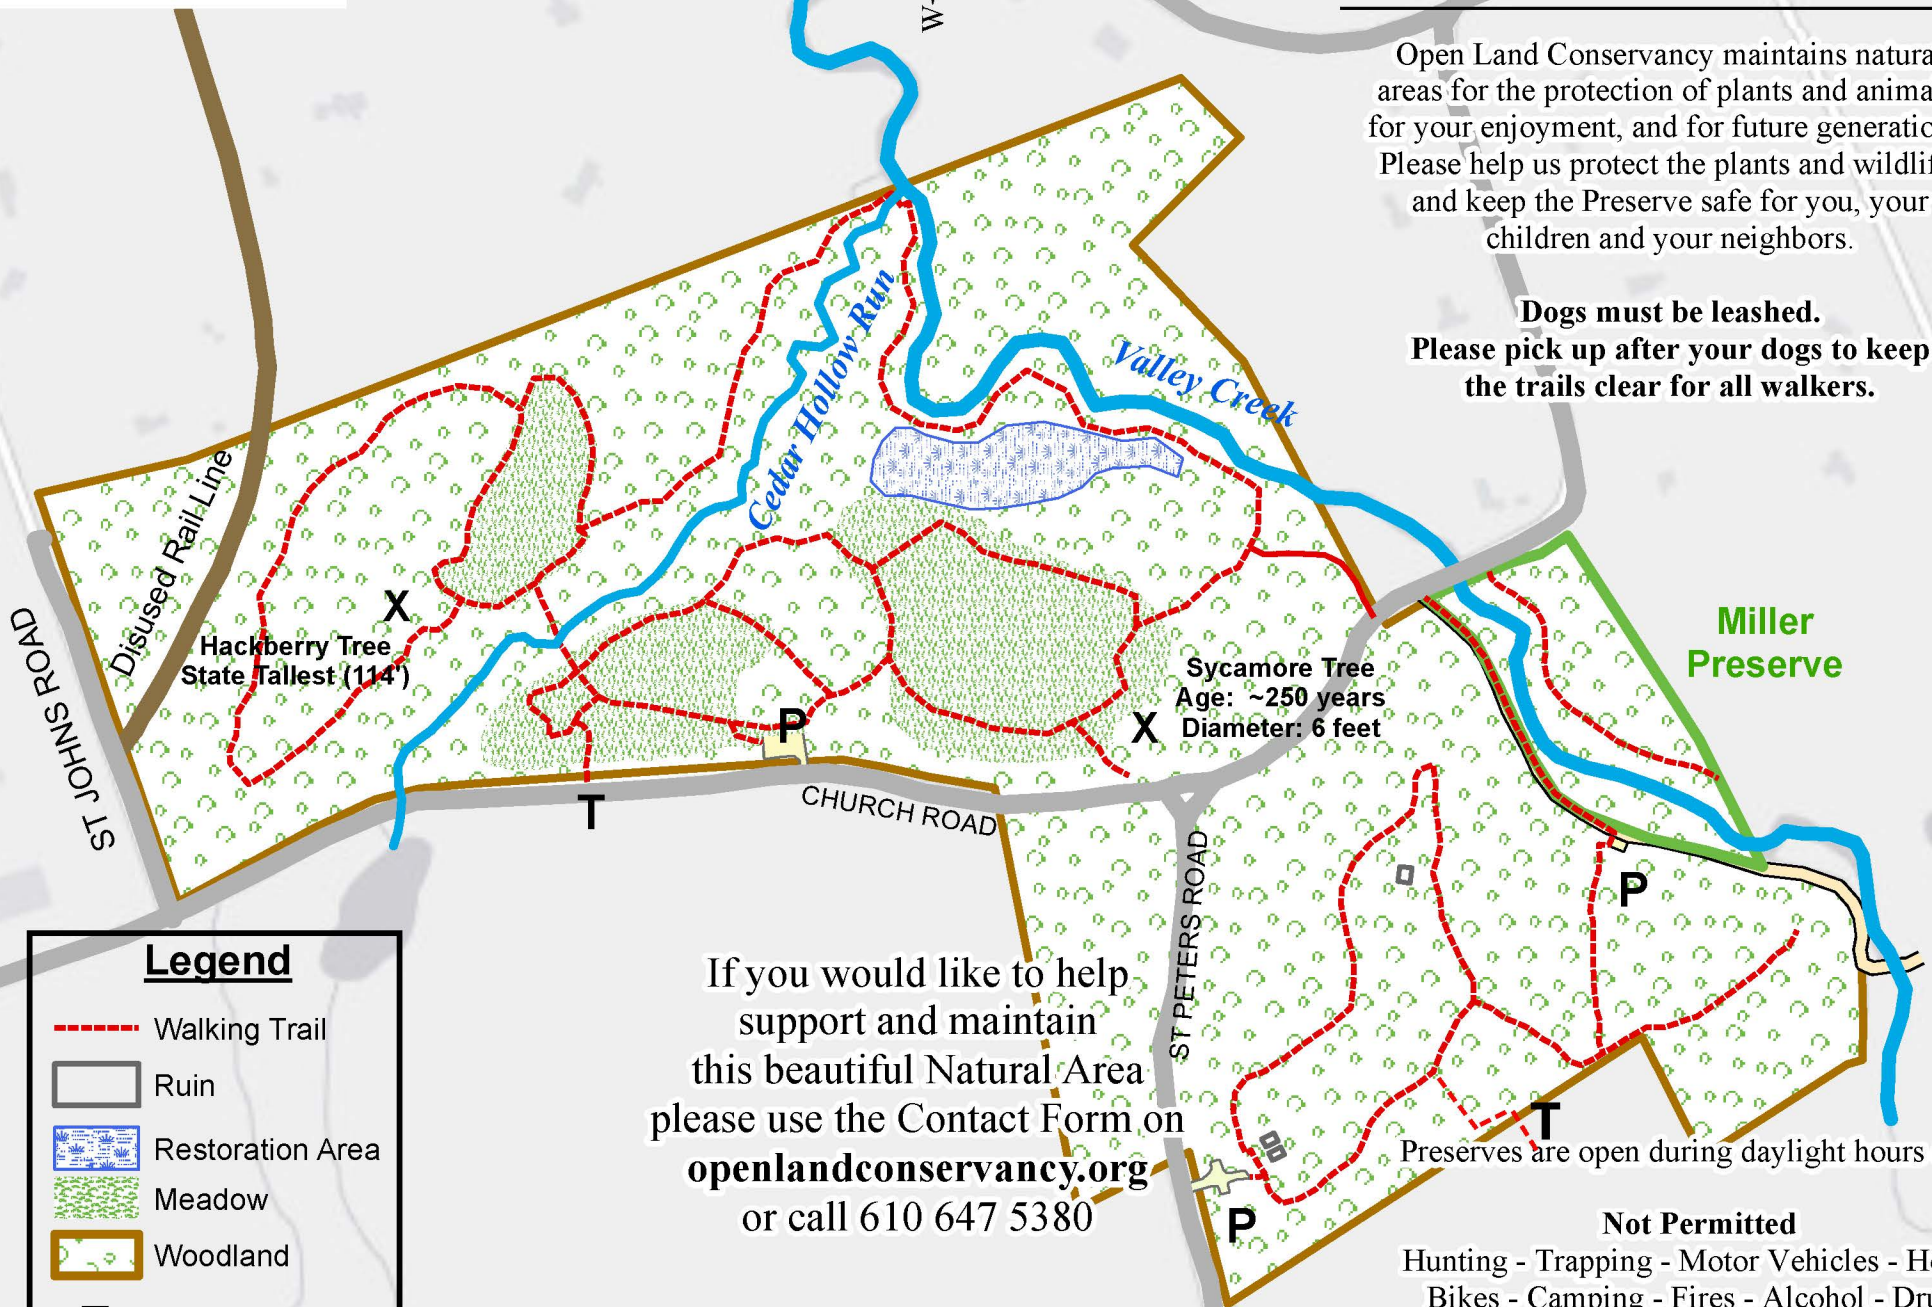

Trail Map

Cedar Hollow/Miller Preserves

Open Land Conservancy maintains natural areas for the protection of plants and animals, for your enjoyment, and for future generations. Please help us protect the plants and wildlife, and keep the Preserve safe for you, your children and your neighbors.

Dogs must be leashed.
Please pick up after your dogs to keep the trails clear for all walkers.

Legend

- - - Walking Trail
- Ruin
- Restoration Area
- Meadow
- Woodland
- T** Trail Head
- P** Parking/
Trail Head

If you would like to help support and maintain this beautiful Natural Area please use the Contact Form on openlandconservancy.org or call 610 647 5380

Preserves are open during daylight hours only.

Not Permitted
Hunting - Trapping - Motor Vehicles - Horses
Bikes - Camping - Fires - Alcohol - Drugs
Smoking - Wood Cutting or Removal
Littering - Dumping - Yard Debris